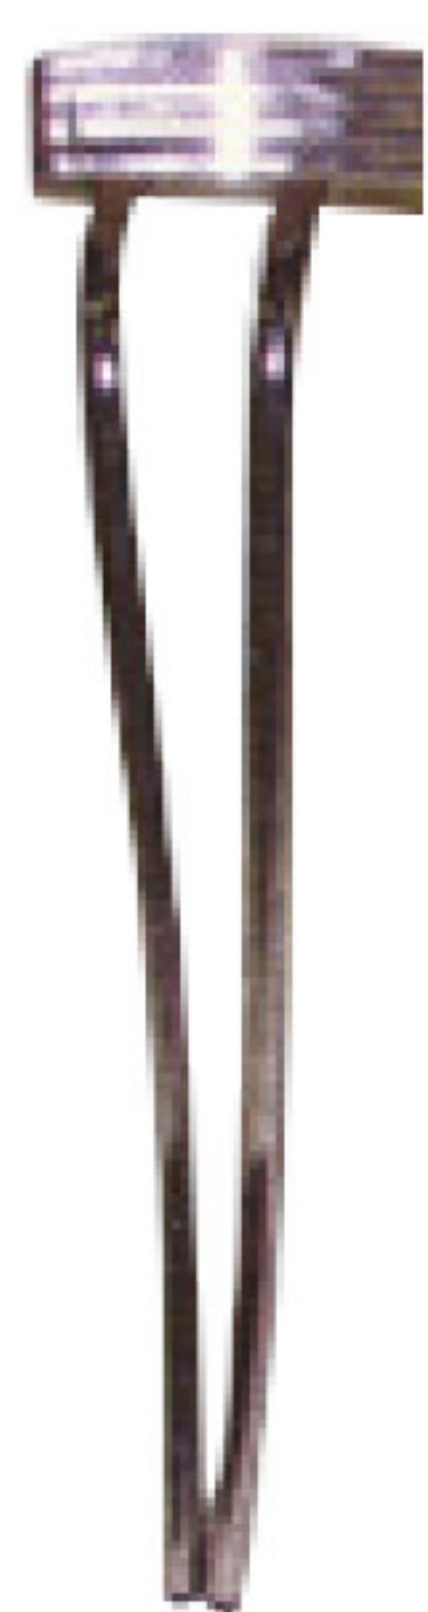

SPEC SHEET

The 884/885 Bases

2 year warranty

(model 884 & 885 are both shown)

The “884” series base style base Classic Table Legs, 16 gauge, 1½” diameter tubular steel, chrome finish. Also available in paint.

884 Series Base

Dimensions: 28¾”H
Packed Weight: 12 lbs

#17 *Glide*

The “885” series base, Classic Table Legs, 16 gauge, 1” diameter tubular steel, chrome finish. Also available in paint.

885 Series Base

Dimensions: 28¾”H
Packed Weight: 12 lbs