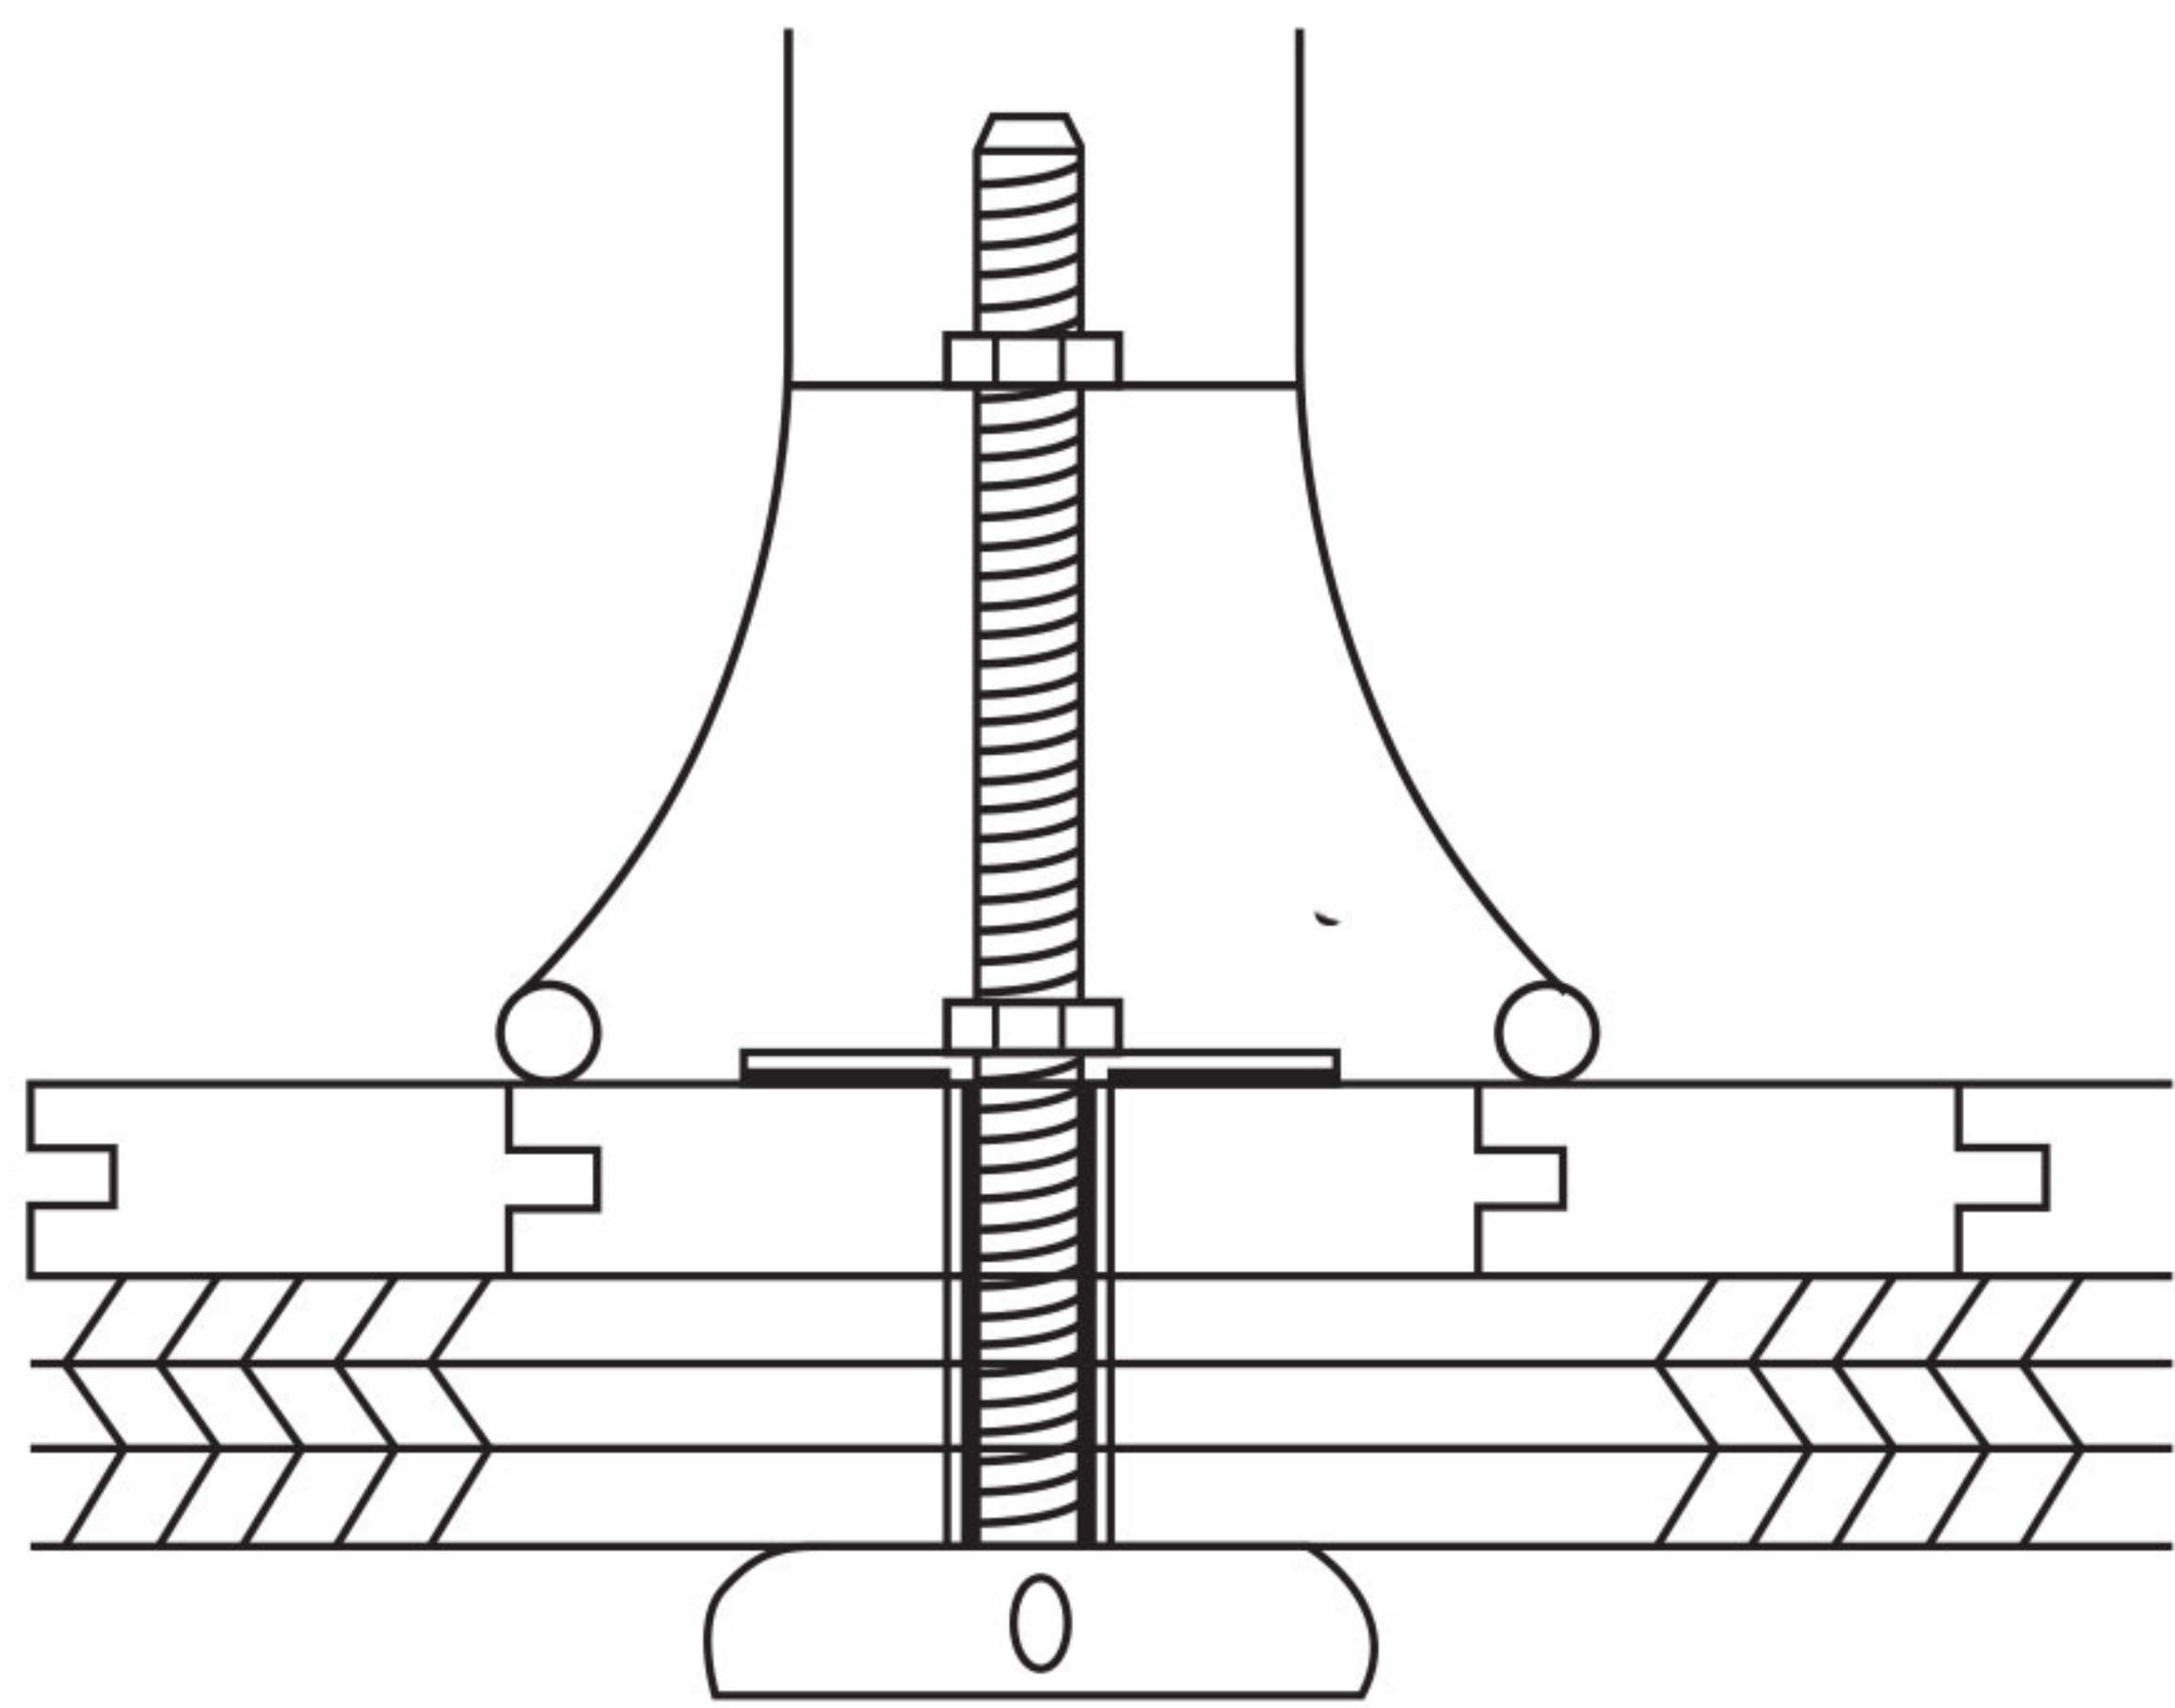

## "H" SERIES BASE ATTACHMENT

PART LEGEND	
<b>A</b>	Sized Table Spider Mounted
<b>B</b>	Column Shaft
<b>C</b>	Floor Bell
<b>D</b>	Type B Floor Attachment

**TYPE-A**

**TYPE-C**

**TYPE-B**