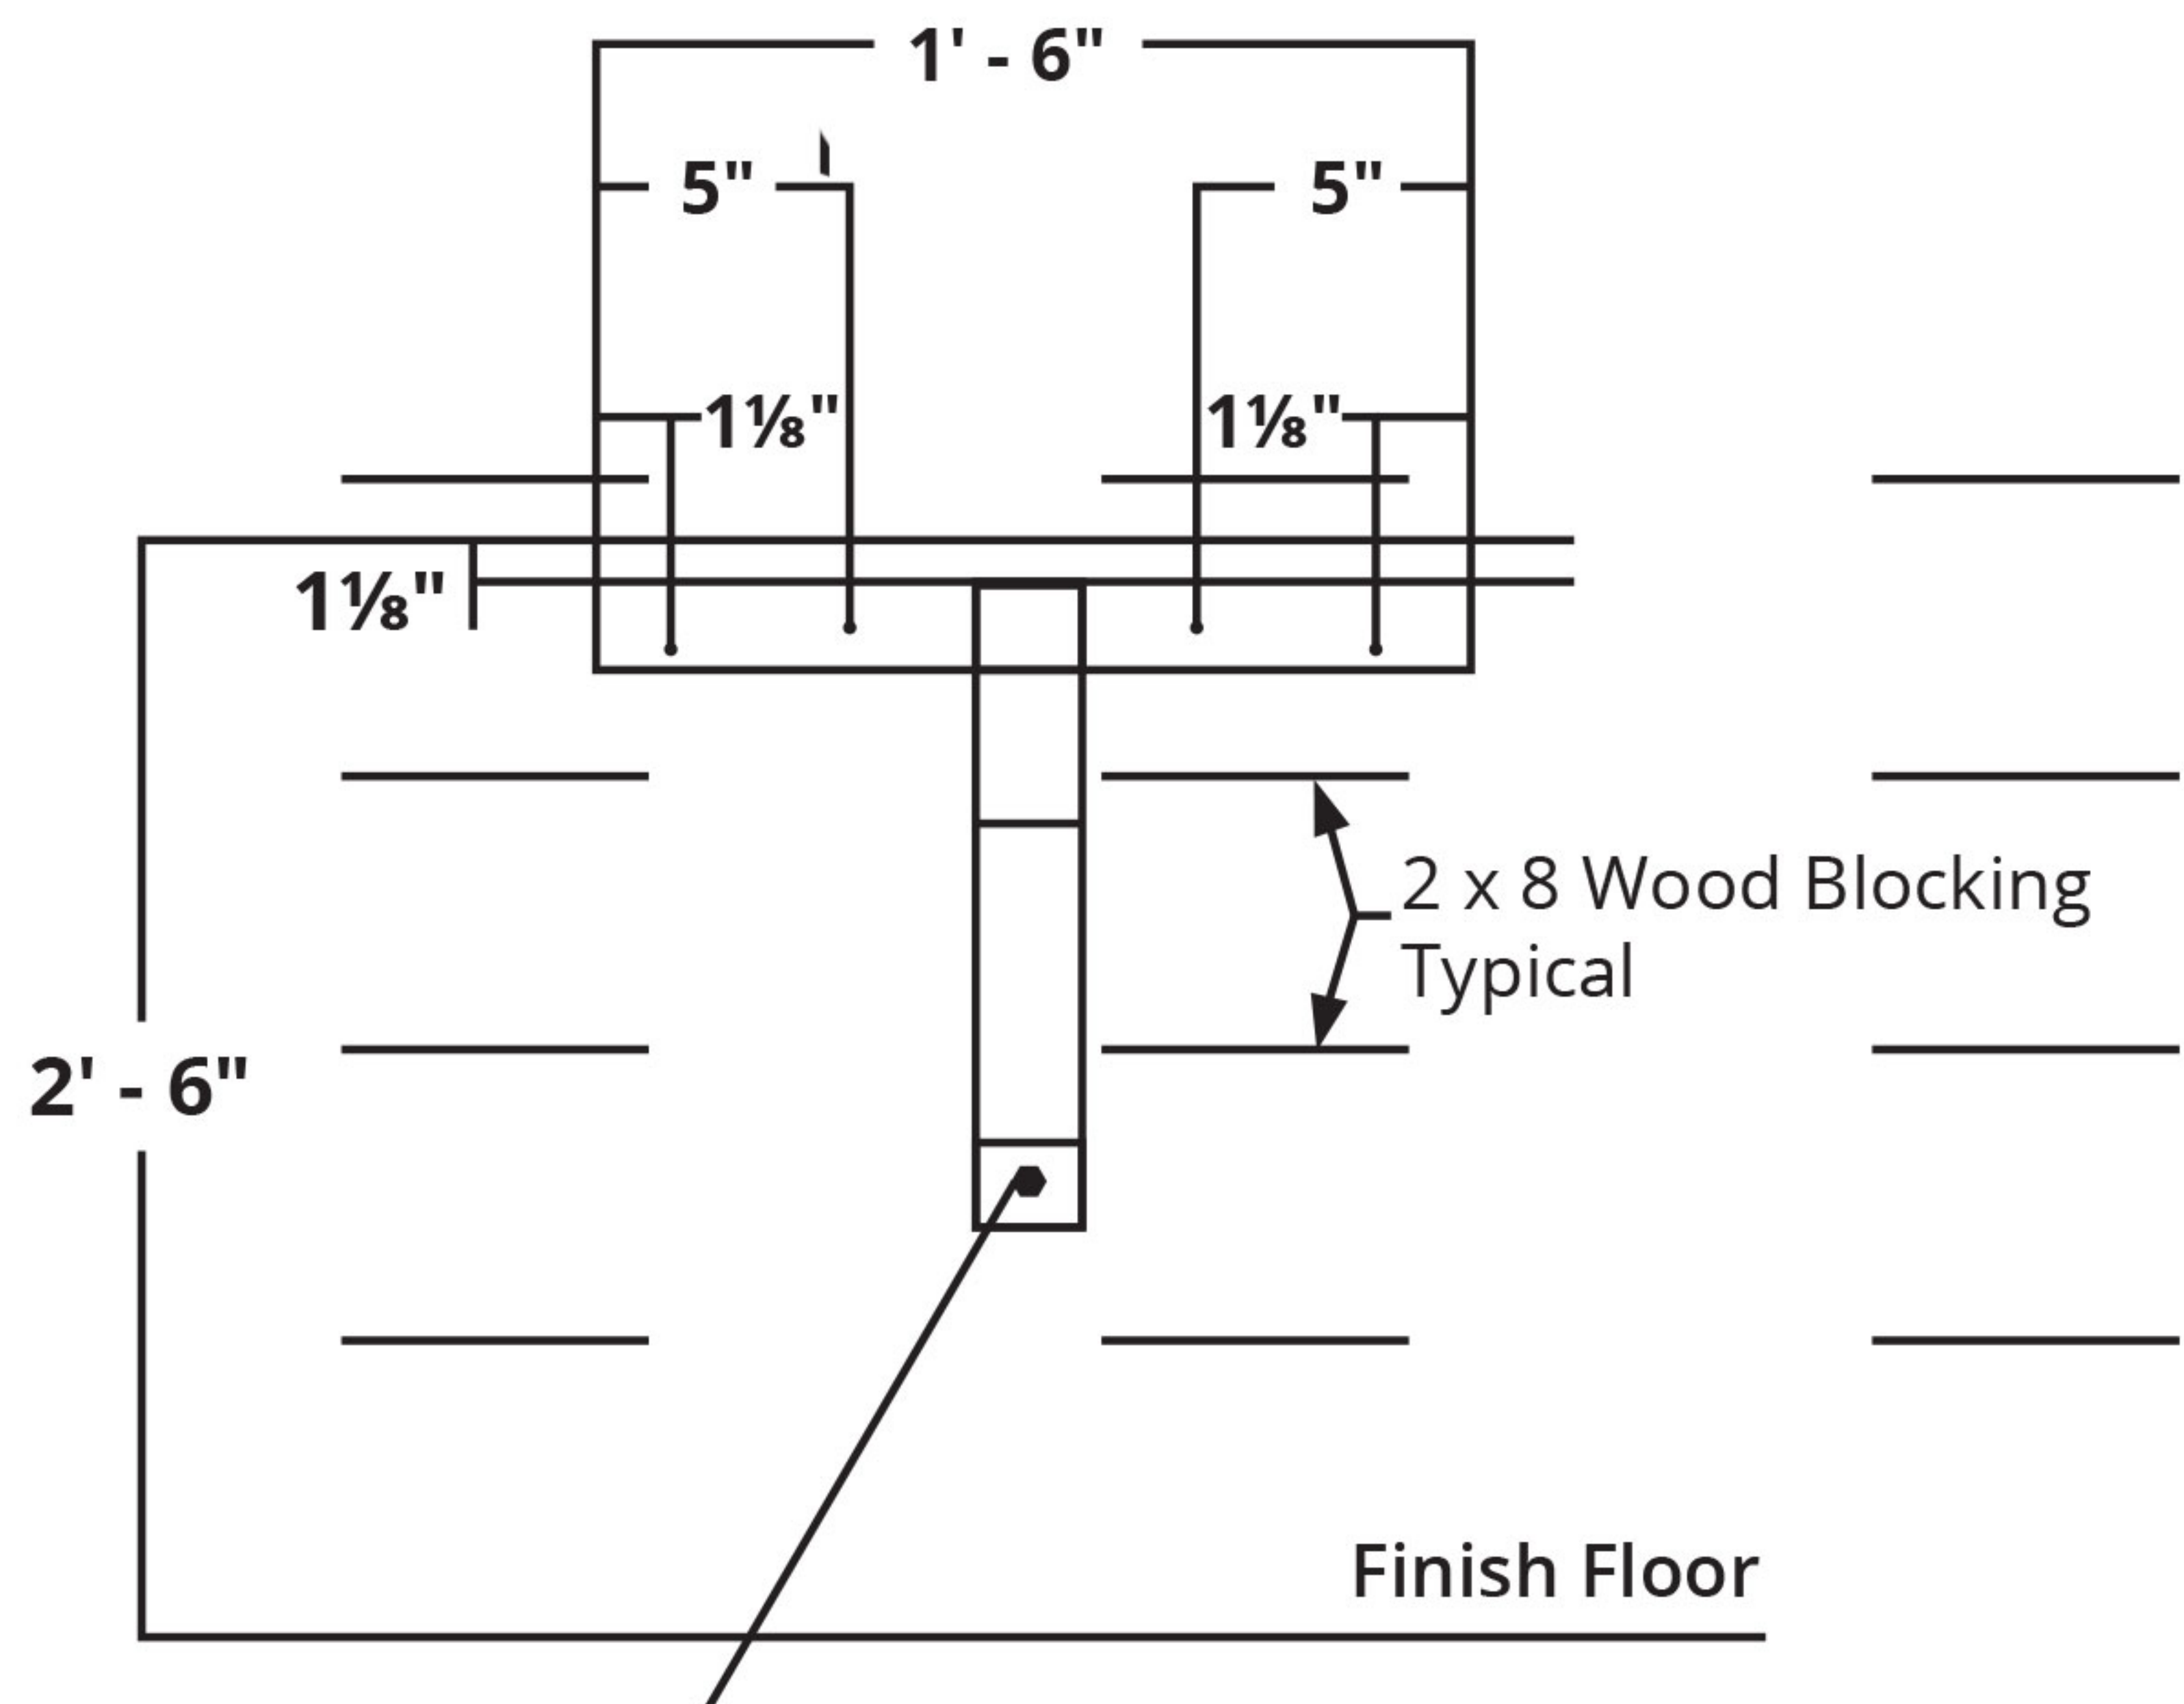

“F” CANTILEVER TABLE BASE 30" TABLE HEIGHT

GENERAL NOTES

1. Vitro Seating Products reserves the right to approve blocking installation prior to closure of wall. Any defects in blocking or damages caused by faulty installation of blocking shall be corrected and repaired by the general contractor or owner at their expense.

2. Vitro Seating Products or its representatives will not bear the cost to repair damages as a result of improper blocking installation.

Note: Custom length cantilever bracket mounts the exact same way as standard brackets.

Lag Screw Typical of 5
Note: There is an offset lag bolt pattern-all five lag bolt locations must be used