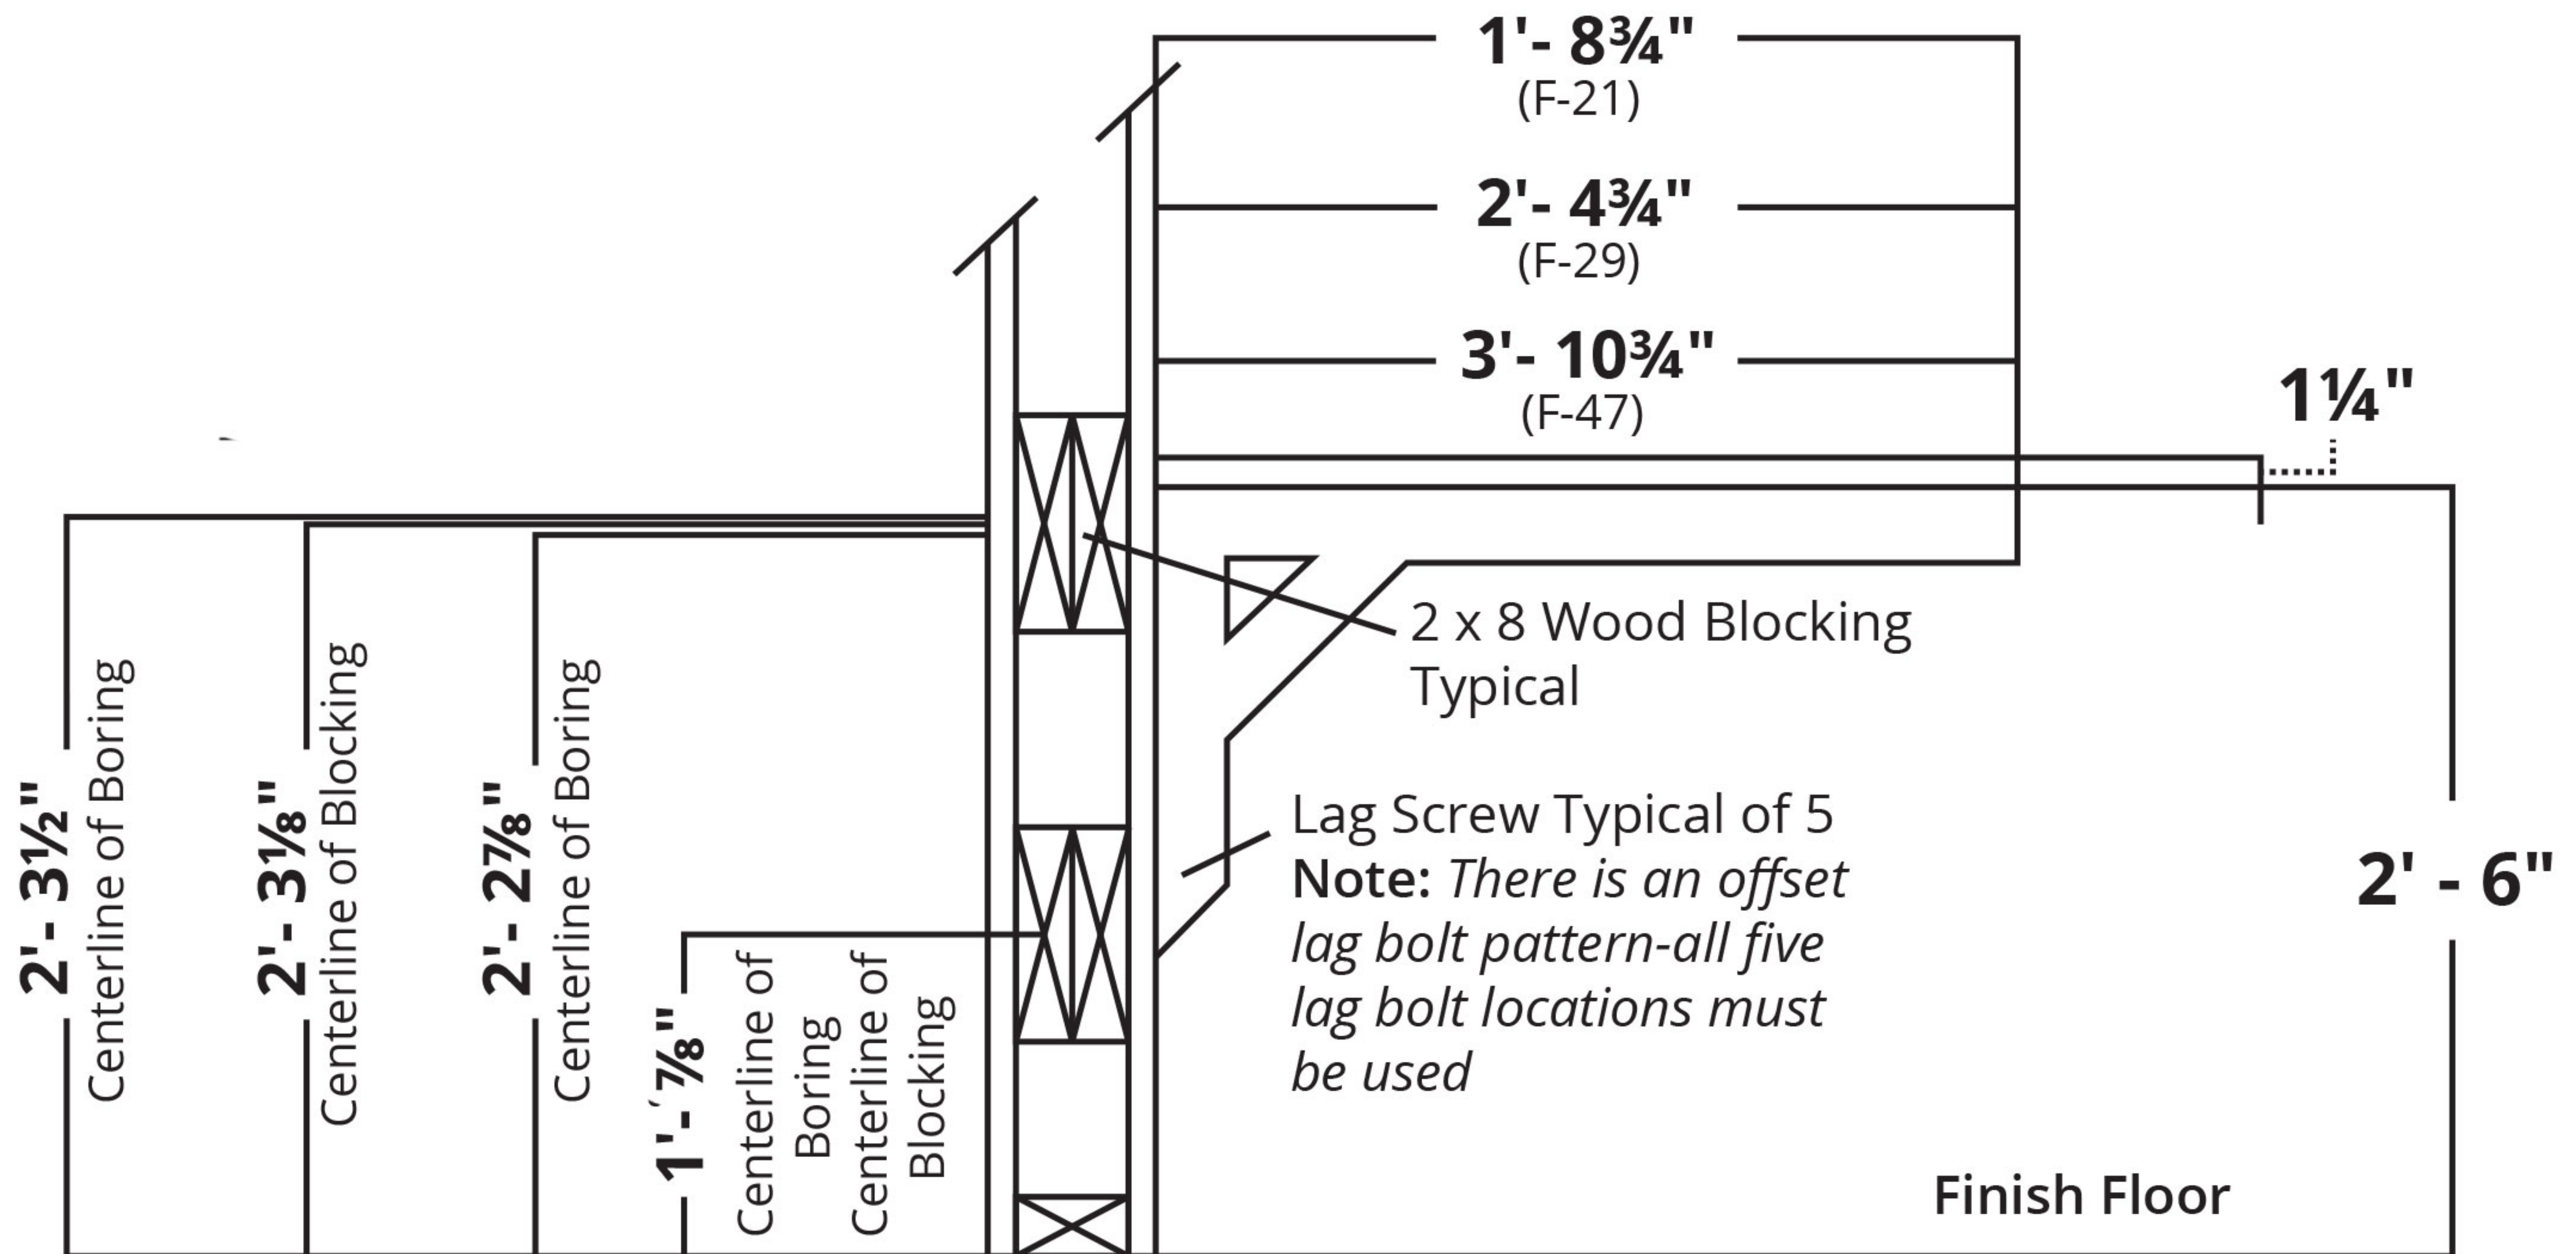

“F” CANTILEVER TABLE BASE 30" TABLE HEIGHT

GENERAL NOTES

1. Vitro Seating Products reserves the right to approve blocking installation prior to closure of wall. Any defects in blocking or damages caused by faulty installation of blocking shall be corrected and repaired by the general contractor or owner at their expense.

2. Vitro Seating Products or its representatives will not bear the cost to repair damages as a result of improper blocking installation.

Note: Custom length cantilever bracket mounts the exact same way as standard brackets.

Lag Screw Typical of 5
Note: There is an offset lag bolt pattern-all five lag bolt locations must be used